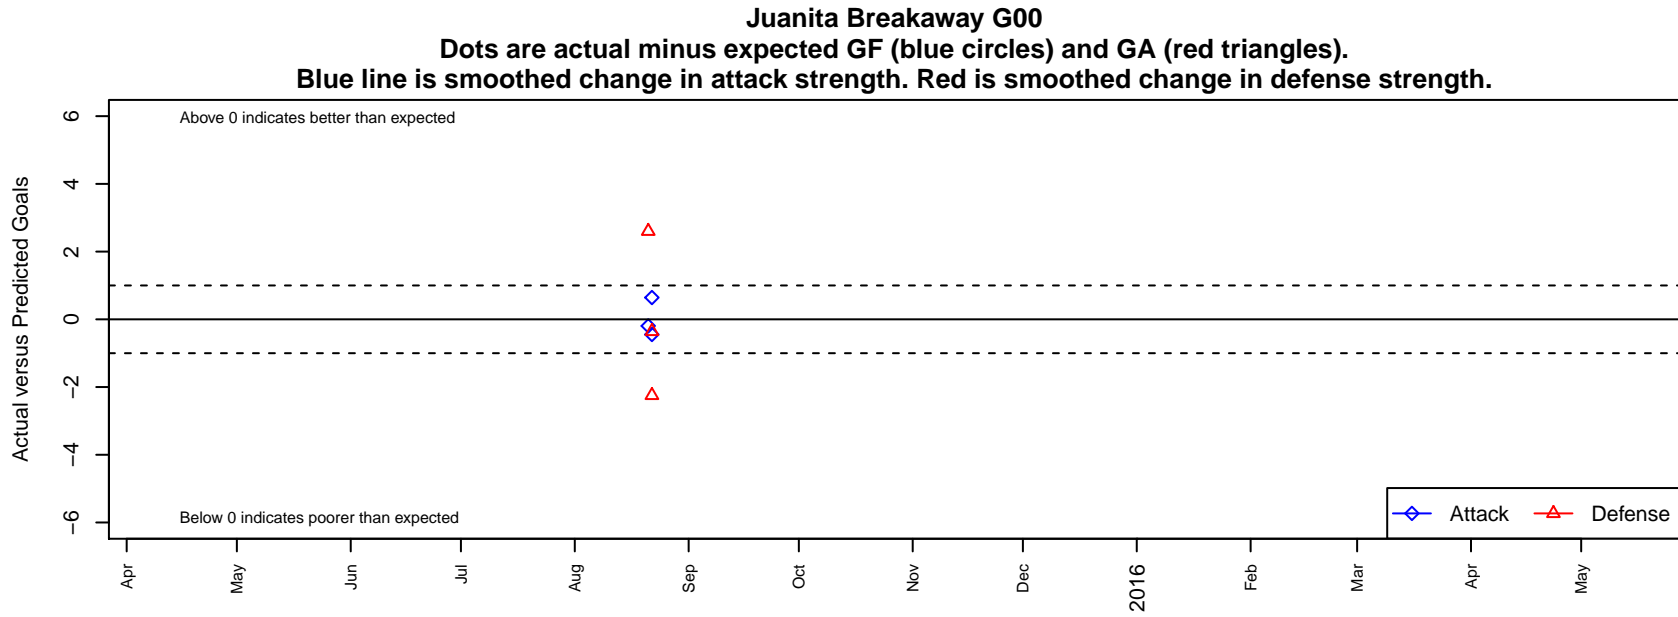

# Juanita Breakaway G00

LWYSA  
Juanita, WA  
G00 total strength=721  
attack=0.94 defense=0.62  
notes= Ladiges 2013

alt names used:  
Breakaway

Venues played:  
2015 Xtreme Cup GU15

<b>date</b>	<b>home</b>		<b>away</b>		<b>venue</b>	<b>pred.home</b>	<b>pred.away</b>
2015-08-22	NSC Fusion G00	8	Juanita Breakaway G00	1	2015 Xtreme Cup GU15	5.75	0.36
2015-08-22	Juanita Breakaway G00	0	Newport FC G00	5	2015 Xtreme Cup GU15	0.45	4.64
2015-08-21	NSC Spirit G00	1	Juanita Breakaway G00	0	2015 Xtreme Cup GU15	3.60	0.19